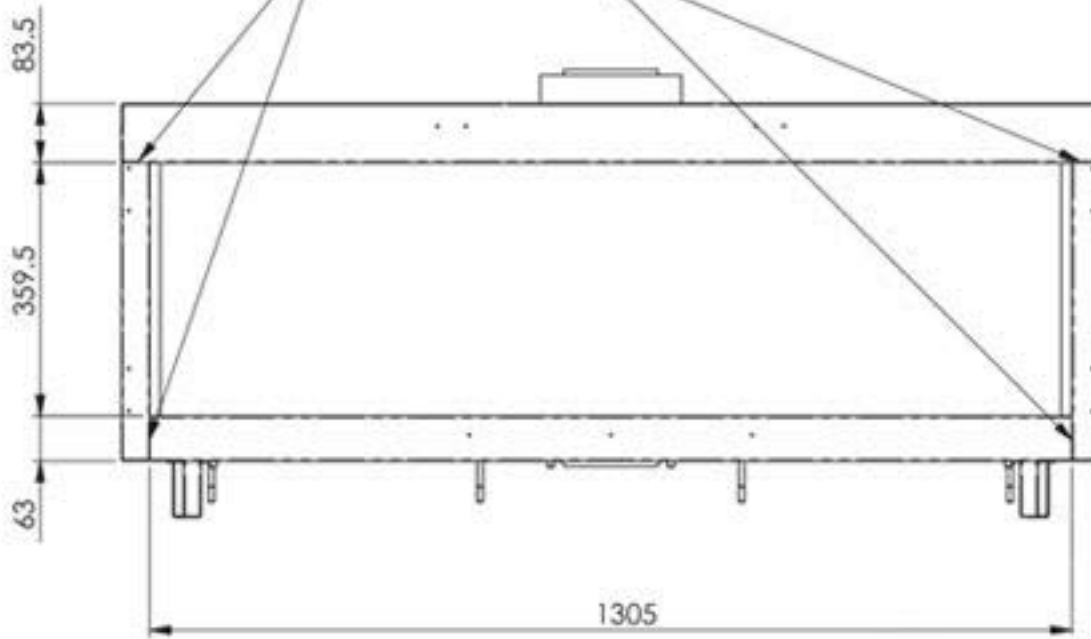

*lineafire*

GRIND FLAT, THESE FOUR JOINTS FOR GLASS SEAL.

Tunnel 135