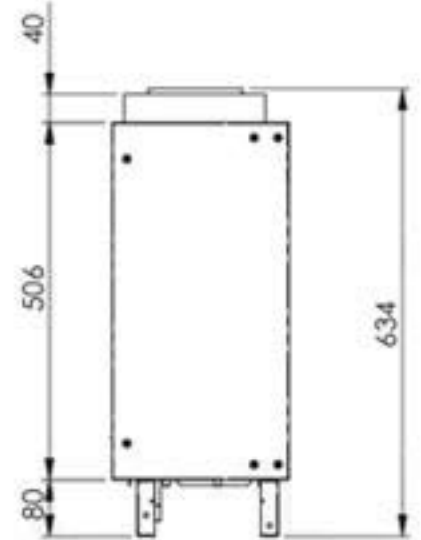

*lineafire*

GRIND FLAT, THESE FOUR JOINTS FOR GLASS SEAL.

Tunnel 135